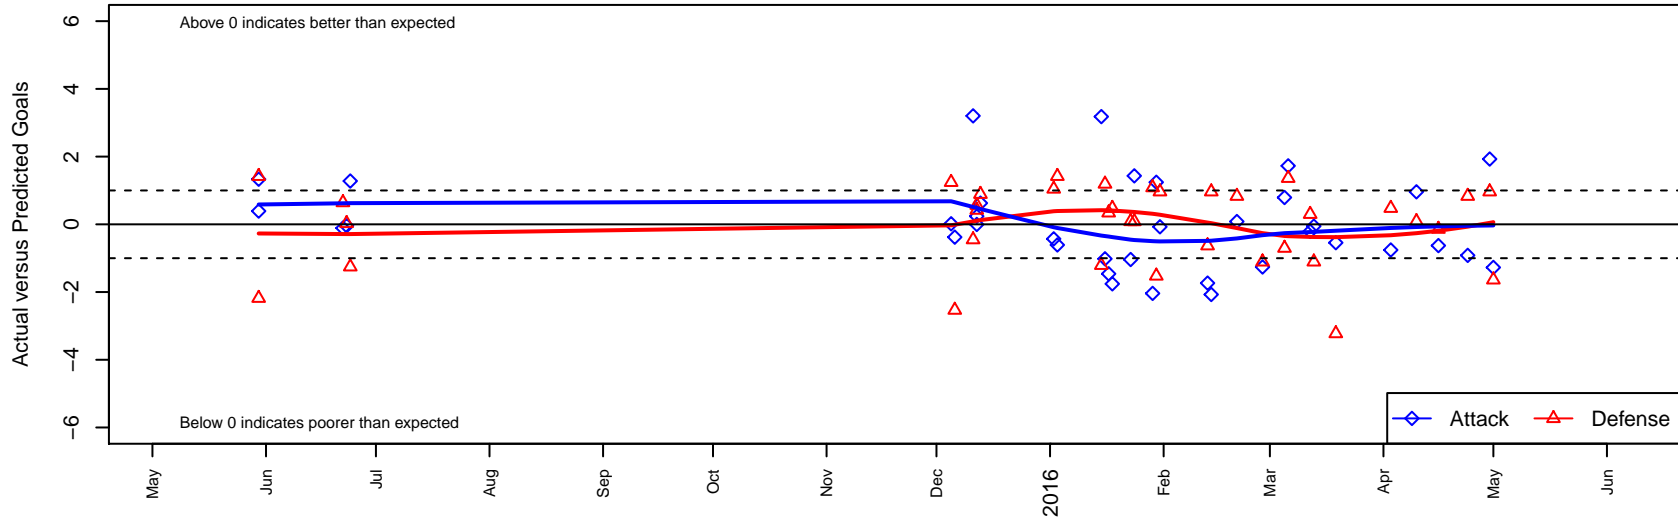

# Westside Timbers Copa B00

Westside Timbers  
 Beaverton, OR  
 B00 total strength=1571  
 attack=16.95 defense=12.33  
 fall league = PTT B00 Premier Green  
 notes= Bain 2013

alt names used:  
 Westside Timbers B00 Copa  
 Westside Timbers 00 Copa (OR) (SC)  
 Westside Timbers B00 Copa  
 Westside Timbers B00 Copa  
 Westside Timbers B00 Copa  
 Westside Timbers B00 Copa

Venues played:  
 2014 Showcase of Champions Diamond U14  
 2015 Far West Regionals U14  
 2015 FWRL B00  
 2015 Eastside Timbers Showcase U15  
 2015 Portland Winter Showcase U15  
 2015 PTT B00 Premier Green  
 2015 OYS State Cup B00

**Westside Timbers Copa B00**  
 Dots are actual minus expected GF (blue circles) and GA (red triangles).  
 Blue line is smoothed change in attack strength. Red is smoothed change in defense strength.

**attack and defense variance (black dot)  
relative to other teams  
and top 10 in region**

**attack and defense rating  
relative to others at age  
and all opponents in last 13 months**

**Performance relative to 13 month average**