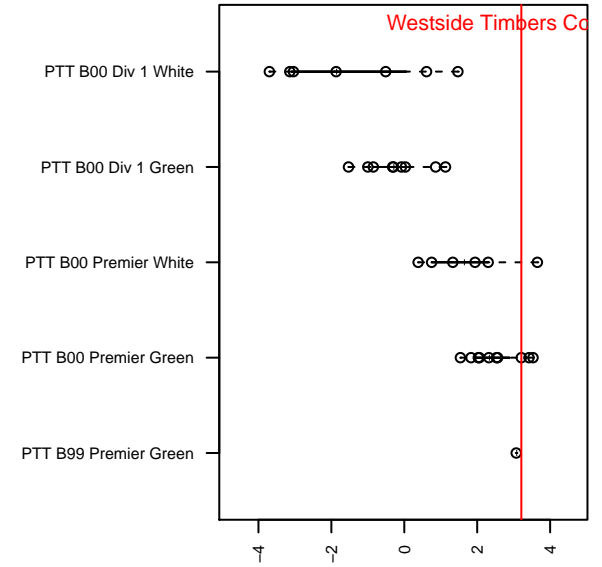

# Westside Timbers Copa B00

Westside Timbers  
 Beaverton, OR  
 B00 total strength=1571  
 attack=16.95 defense=12.33  
 fall league = PTT B00 Premier Green  
 notes= Bain 2013

alt names used:  
 Westside Timbers B00 Copa  
 Westside Timbers 00 Copa (OR) (SC)  
 Westside Timbers B00 Copa  
 Westside Timbers B00 Copa  
 Westside Timbers B00 Copa  
 Westside Timbers B00 Copa

Venues played:  
 2014 Showcase of Champions Diamond U14  
 2015 Far West Regionals U14  
 2015 FWRL B00  
 2015 Eastside Timbers Showcase U15  
 2015 Portland Winter Showcase U15  
 2015 PTT B00 Premier Green  
 2015 OYS State Cup B00

**Westside Timbers Copa B00**  
 Dots are actual minus expected GF (blue circles) and GA (red triangles).  
 Blue line is smoothed change in attack strength. Red is smoothed change in defense strength.

**attack and defense variance (black dot)  
relative to other teams  
and top 10 in region**

**attack and defense rating  
relative to others at age  
and all opponents in last 13 months**

**Performance relative to 13 month average**